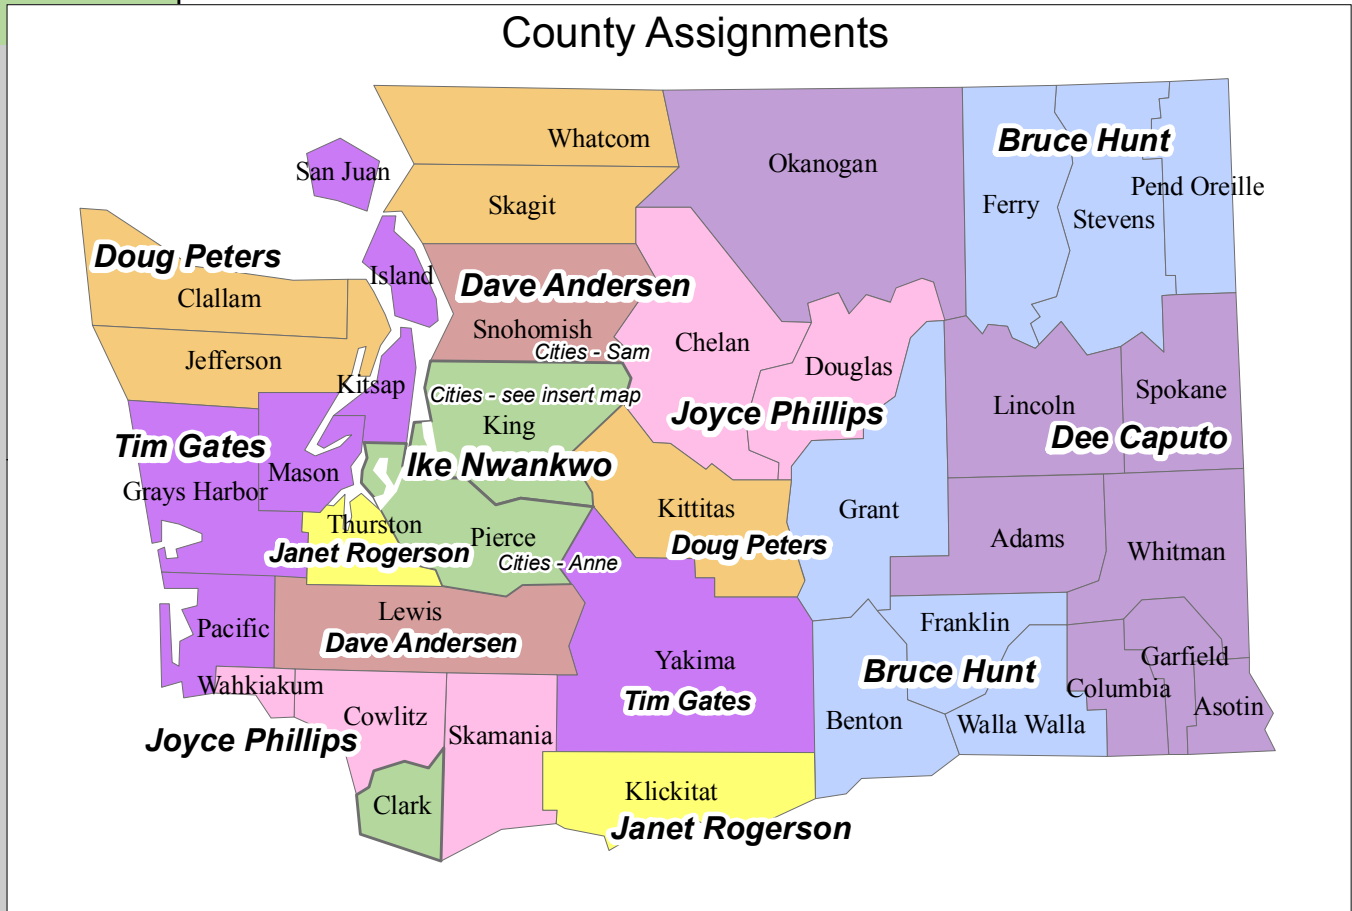

County Assignments

Growth Management Planner Assignments: June 9, 2009

Department of Commerce
Innovation is in our nature.